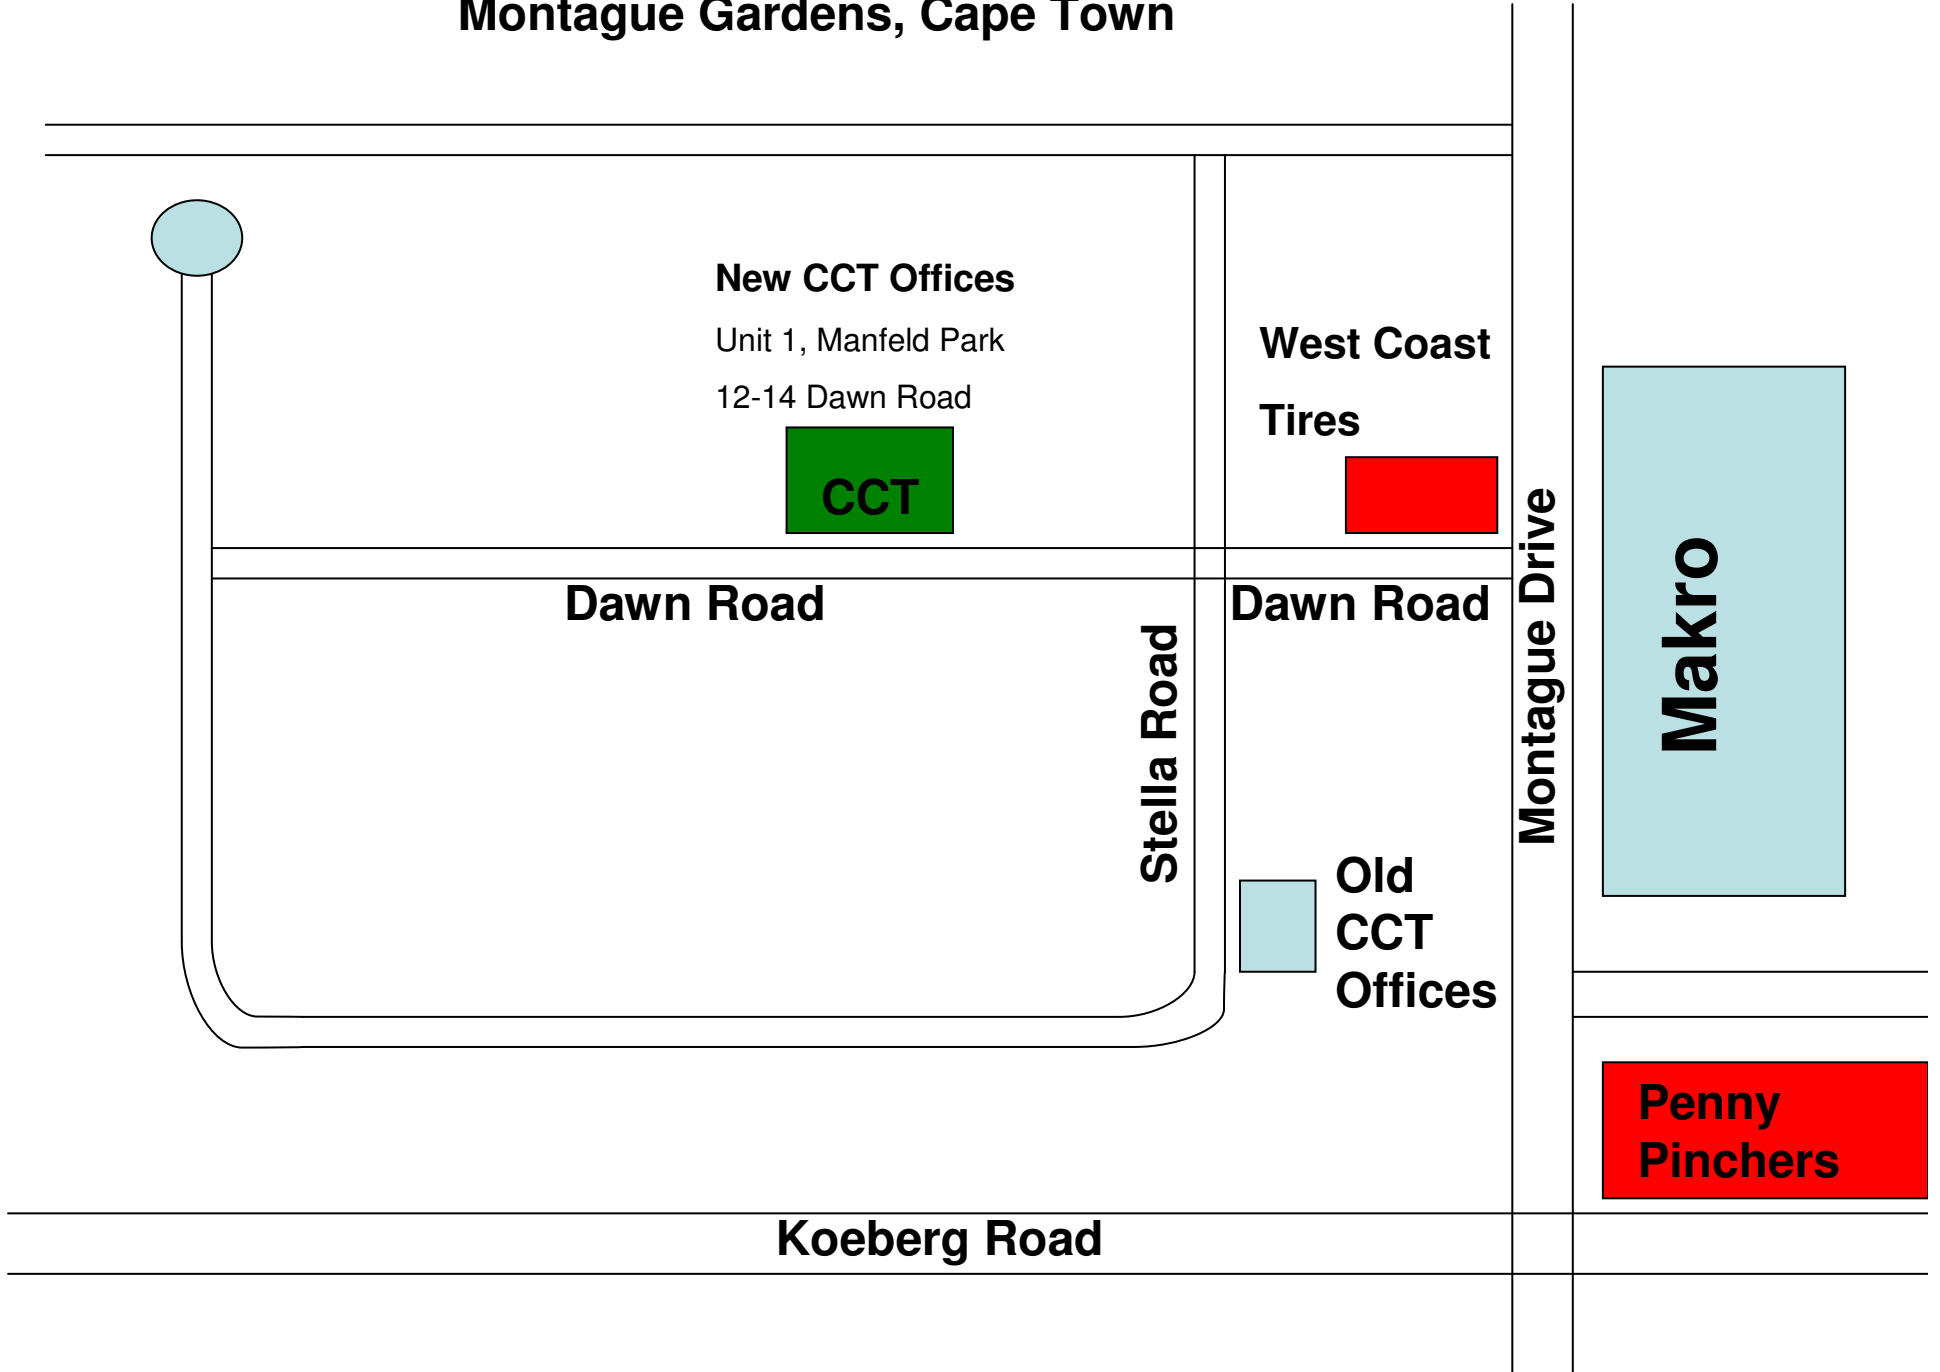

Montague Gardens, Cape Town

New CCT Offices

Unit 1, Manfeld Park
12-14 Dawn Road

**West Coast
Tires**

Dawn Road

Stella Road

Dawn Road

Montague Drive

Makro

**Old
CCT
Offices**

**Penny
Pinchers**

Koeberg Road